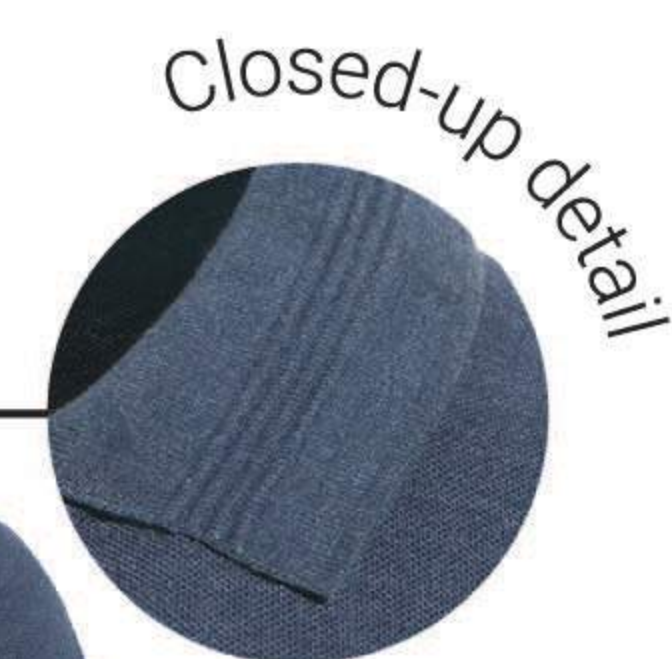

Dark Grey Melange /
Black / White

HC 26

Honeycomb

HC 26 |

HC 25

Honeycomb

HC 25

60% Cotton - 40% Polyester