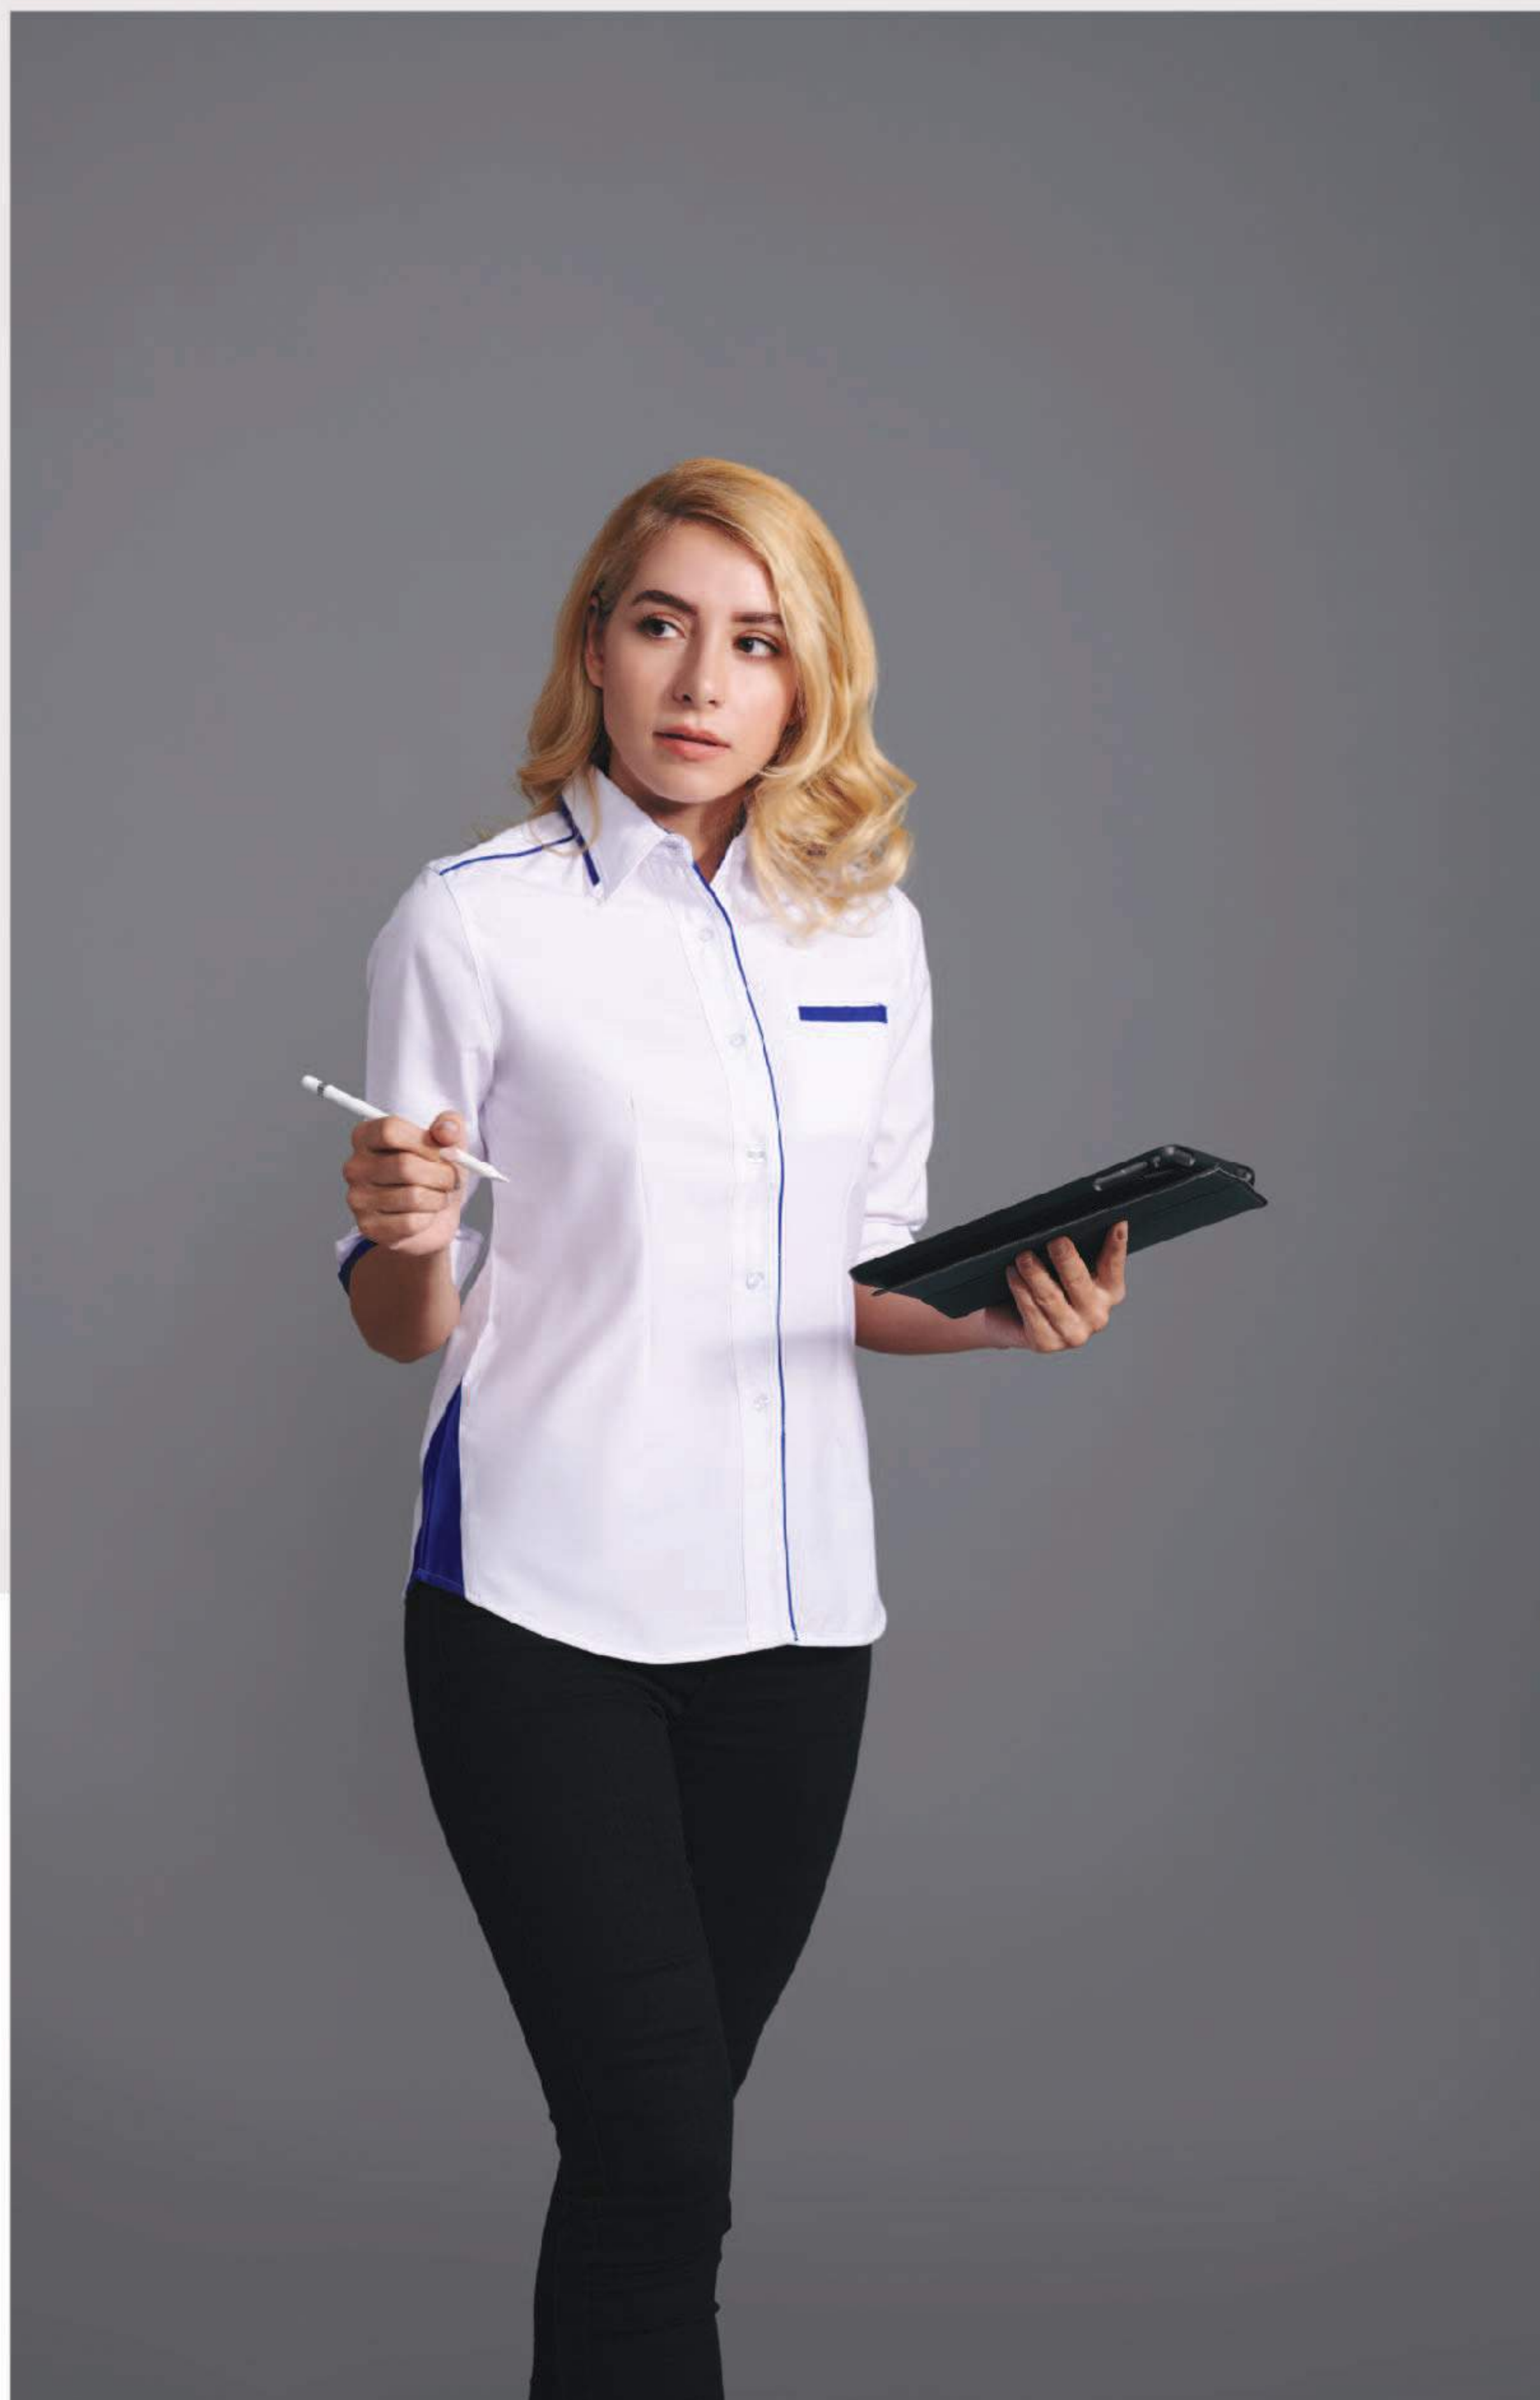

F1 17

65% Polyester - 35% Viscose

Weight: 200g/m²

SIZE	SHOULDER	CHEST	SLEEVE	LENGTH
S	15"	36"	13.5"	25.5"
M	15.5"	38"	14"	26.5"
L	16"	40"	14"	27.5"
XL	16.5"	42"	14.5"	29"
2XL	17"	44"	14.5"	29.5"
3XL	17.5"	46"	15"	29.5"
4XL	18"	48"	15"	30"
5XL	18.5"	50"	15.5"	30.5"