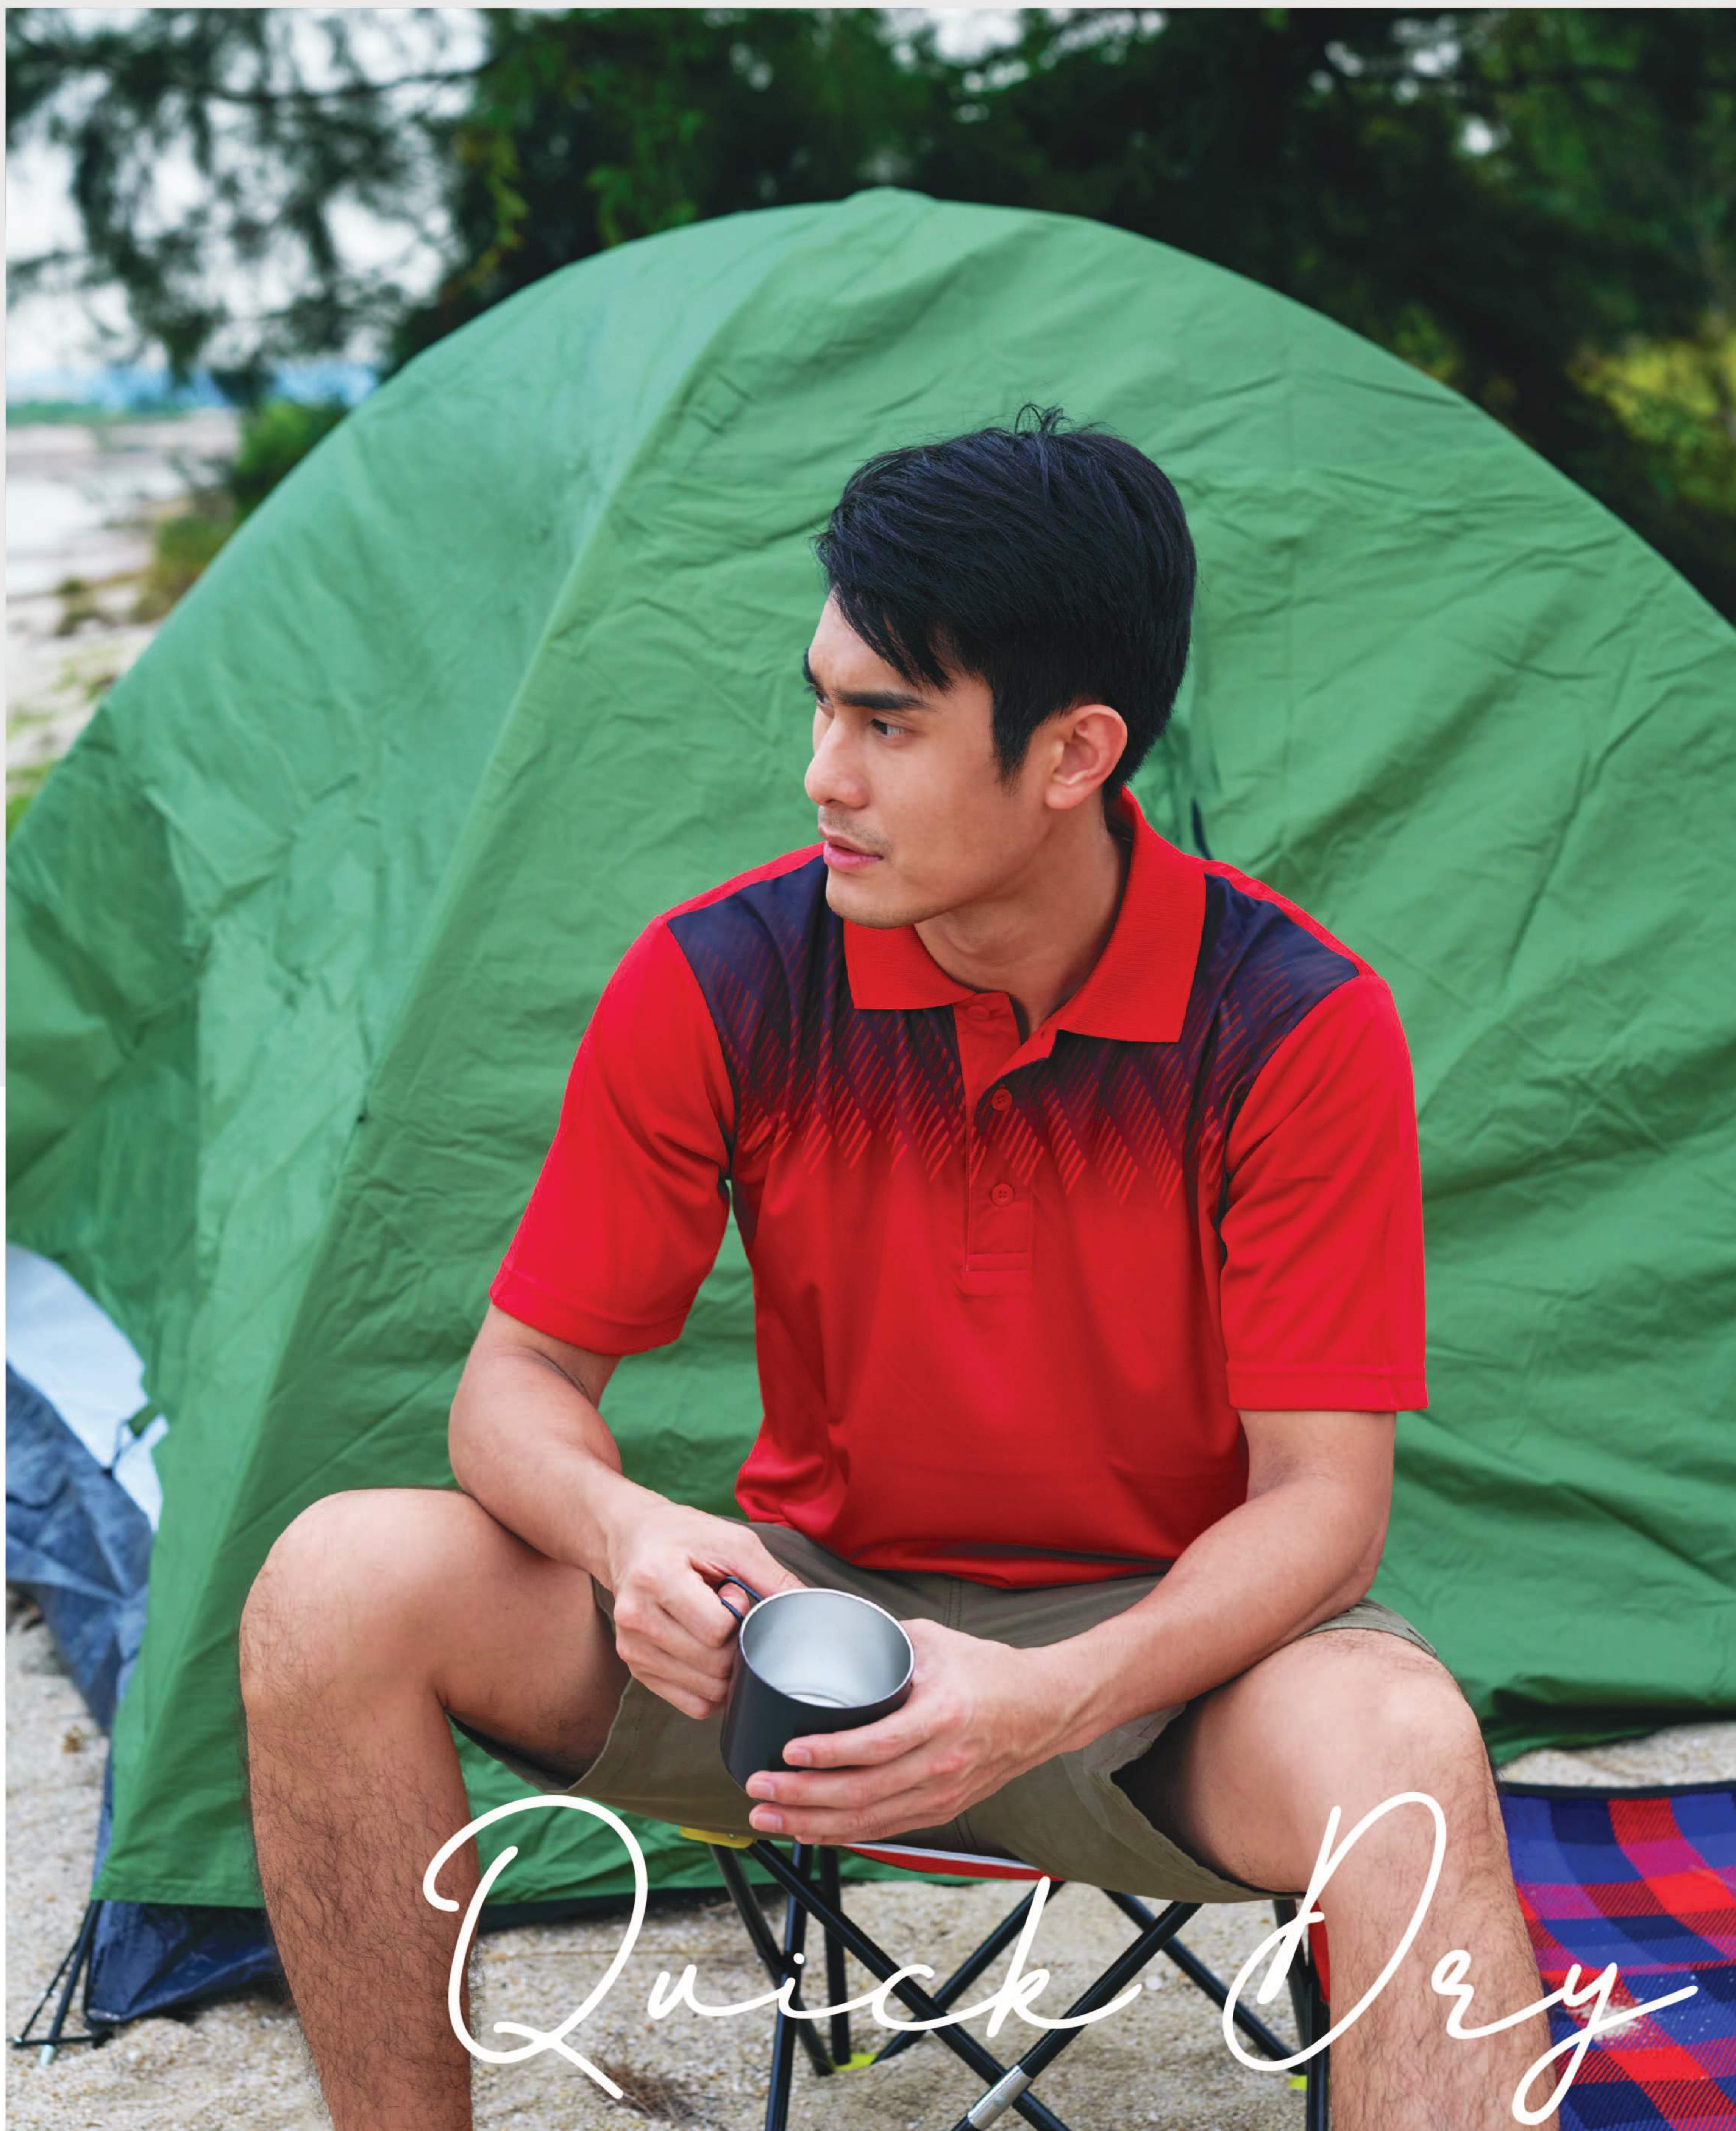

QD 64 |

QD 63

2021, Vol 19

QD 63

100% Polyester Interlock

Weight: 150g/m²

SIZE	SHOULDER	CHEST	SLEEVE	LENGTH
XS	16"	36"	7.5"	26"
S	17"	38"	8"	27"
M	18"	40"	8.5"	28"
L	19"	42"	9"	29"
XL	20"	44"	9.5"	30"
2XL	21"	46"	10"	31"
3XL	22"	48"	10.5"	32"