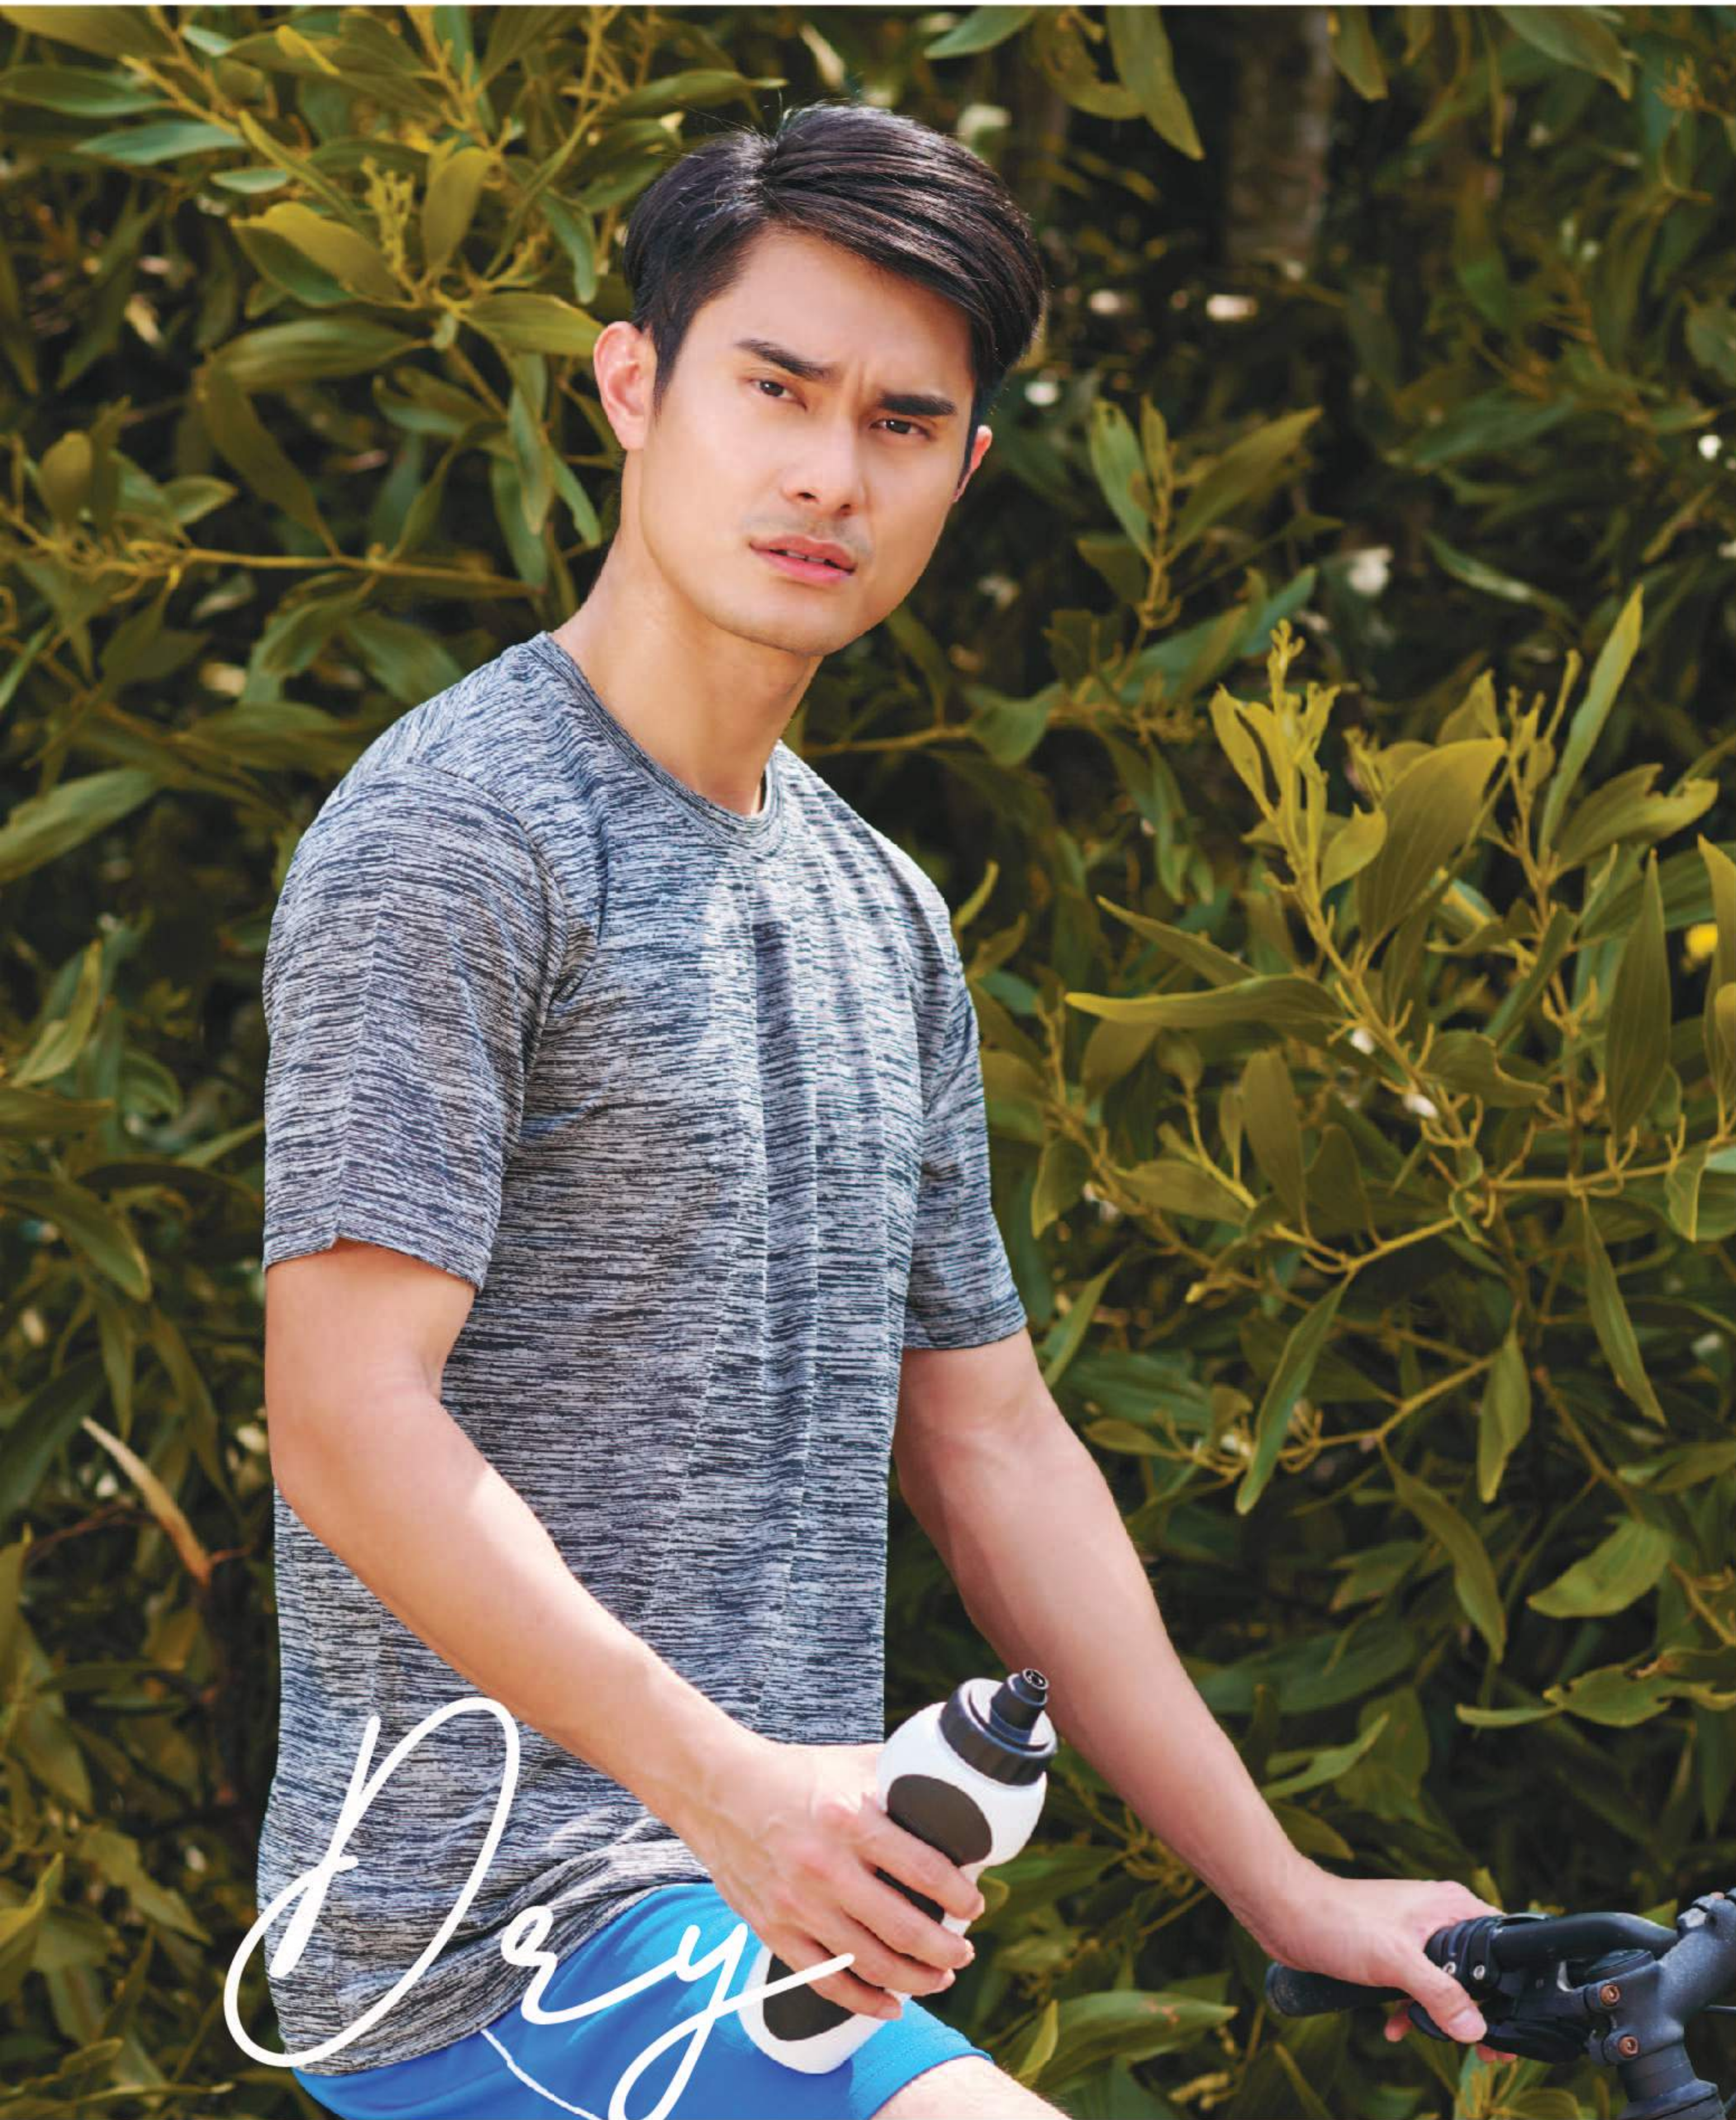

QD 50

100% Cationic Polyester Interlock
Weight: 140g/m²

SIZE	SHOULDER	CHEST	SLEEVE	LENGTH
XS	16"	36"	7.5"	26"
S	17"	38"	8"	27"
M	18"	40"	8.5"	28"
L	19"	42"	9"	29"
XL	20"	44"	9.5"	30"
2XL	21"	46"	10"	31"
3XL	22"	48"	10.5"	32"