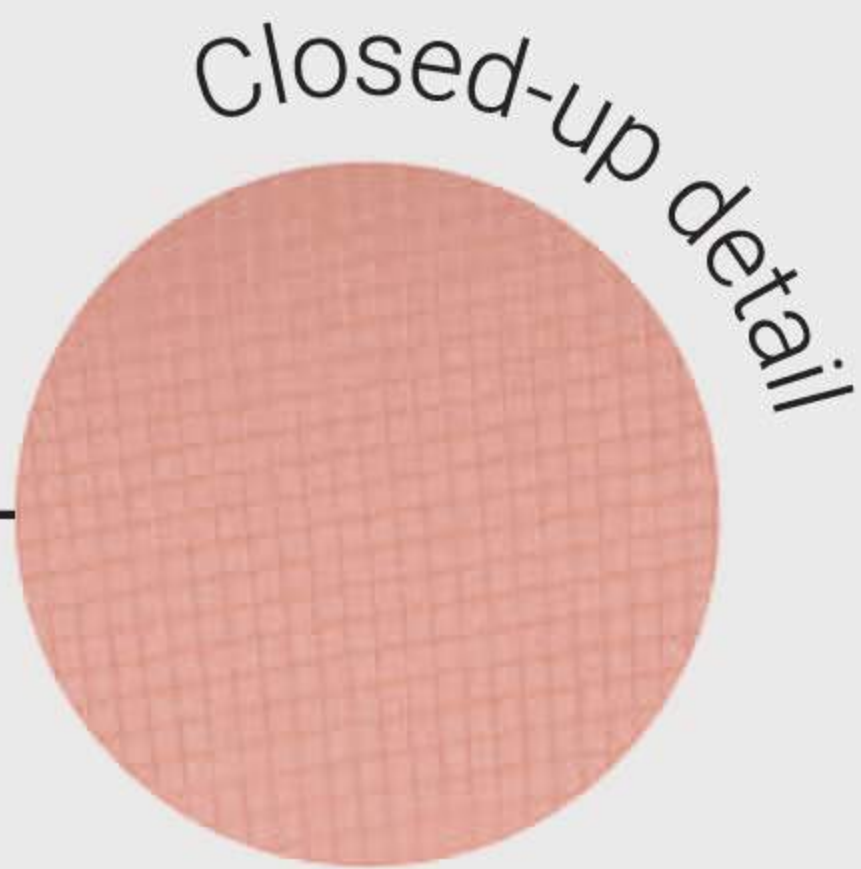

佛山中纺联检验技术服务有限公司
CNTAC Testing Service Co., Ltd. (Foshan)

检测报告		报告编号: www.cntac.org.cn	
报告编号: 2712020098		日期: 2020-10-16	
客户名称	测试项目	测试标准	测试日期
测试地点	测试方法	测试设备	测试人员
测试样品	测试结果	测试结论	测试备注
1. 本报告中所有数据均经过本公司实验室检测，数据准确可靠。 2. 本报告仅供客户内部使用，不得对外公开或用于其他用途。 3. 如有任何疑问，请随时联系本公司客服人员。			

AA Grade Certified Antimicrobial Fabric

CHINESE

ENGLISH

QD 66

QD 66