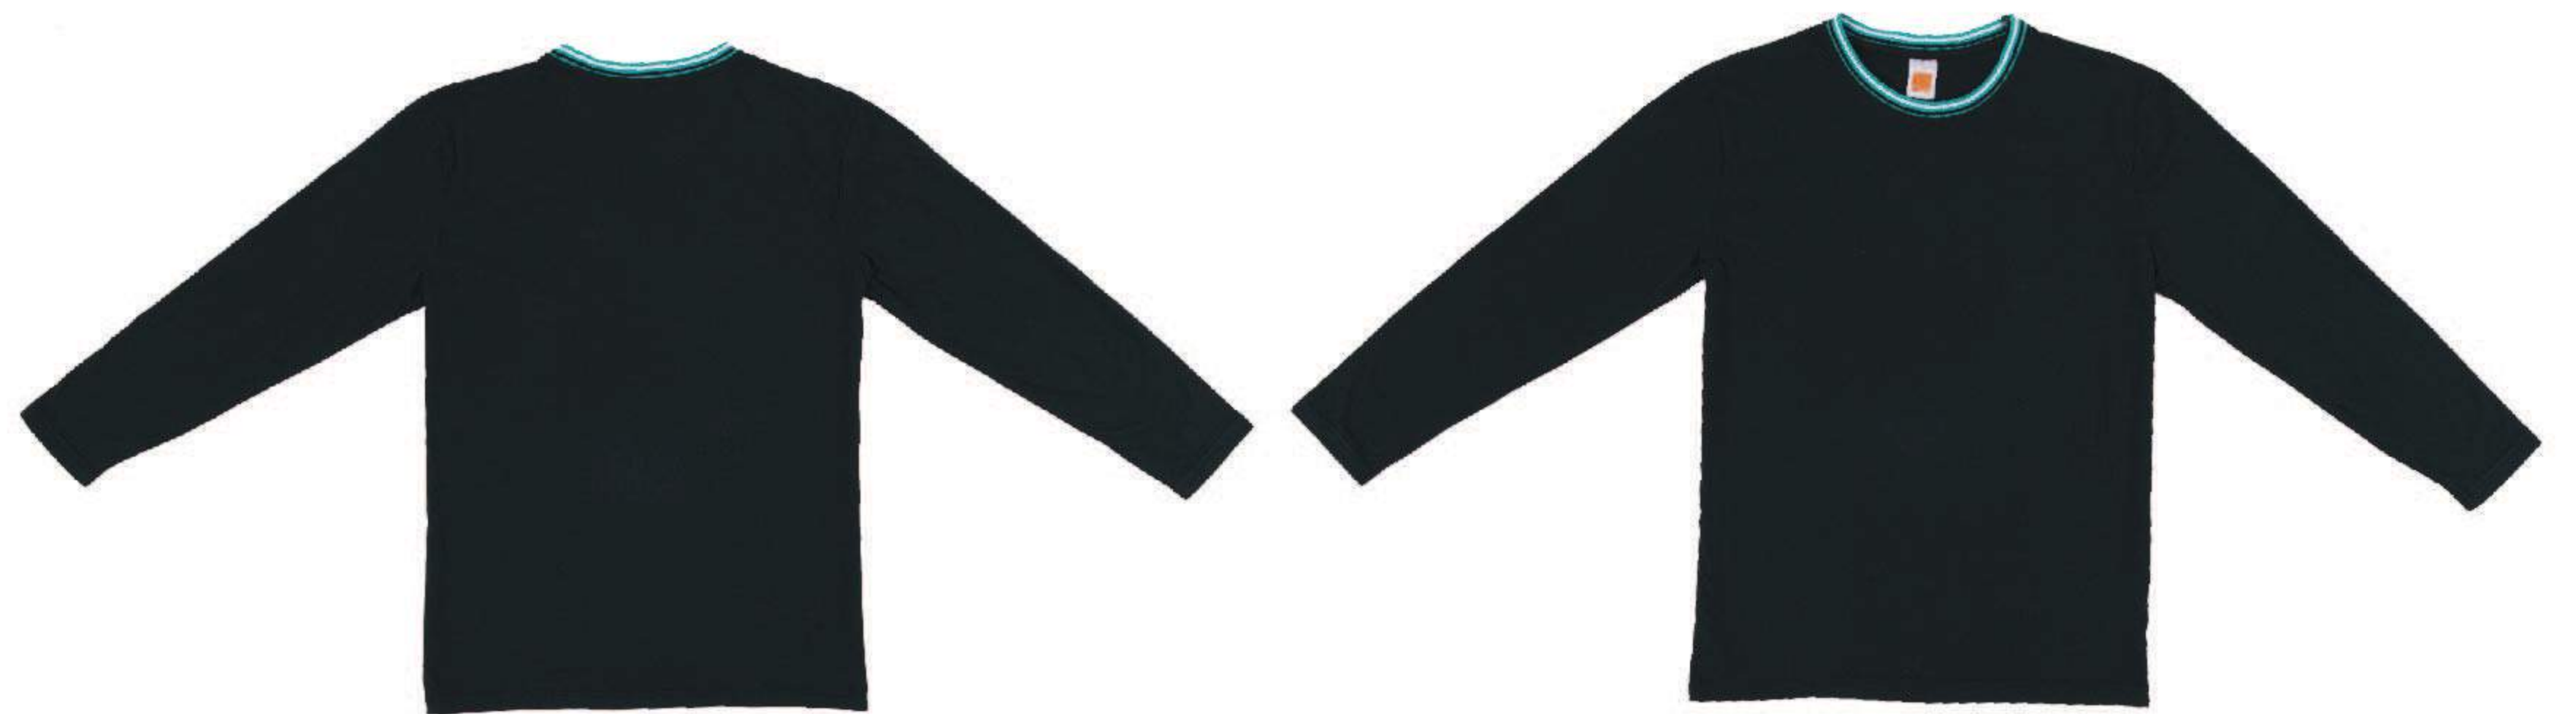

While Stock Last

LIMITED SIZES & QUANTITY

SJ 07

Long Sleeve

65% Polyester - 35% Cotton

Weight: 175g/m²

SIZE	SHOULDER	CHEST	SLEEVE	LENGTH
S	16"	38"	22"	26"
M	17"	40"	23"	27"
L	18"	42"	24"	28"
XL	19"	44"	24.5"	29"
2XL	20"	46"	25"	30"
3XL	21"	48"	25"	31"